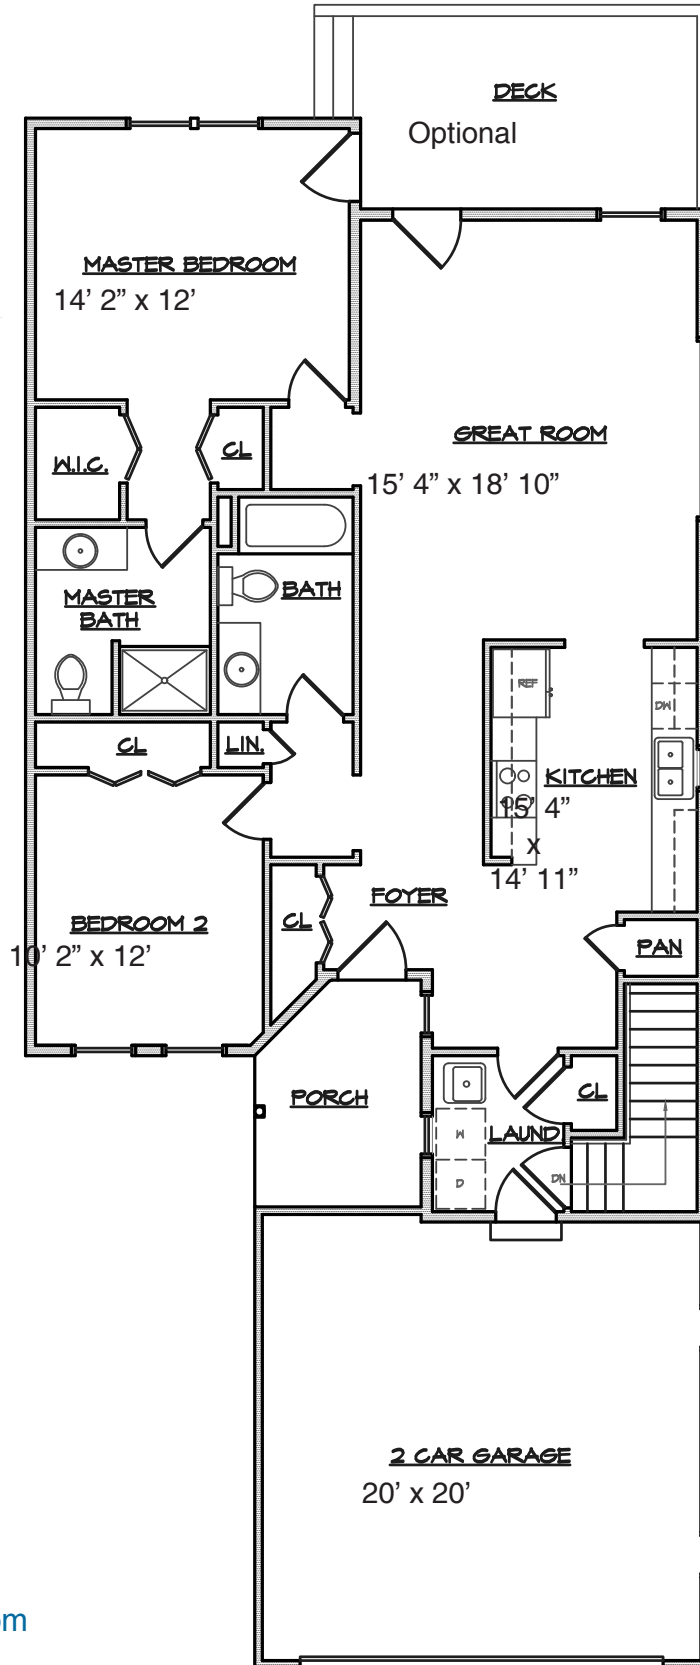

The Meadows

at Martin's Run

The Bristol
 1300 SQ FT Ranch
 2 bedroom
 2 bath

Starting at
\$199,900

Jason McAllister
 440-897-5900
 jason@mcallisterconstructioninc.com
 www.mcallisterconstructioninc.com

All information is believed to be accurate, but not guaranteed. Prices and specifications are subject to change without notice.
 Floor plans may reflect available options.